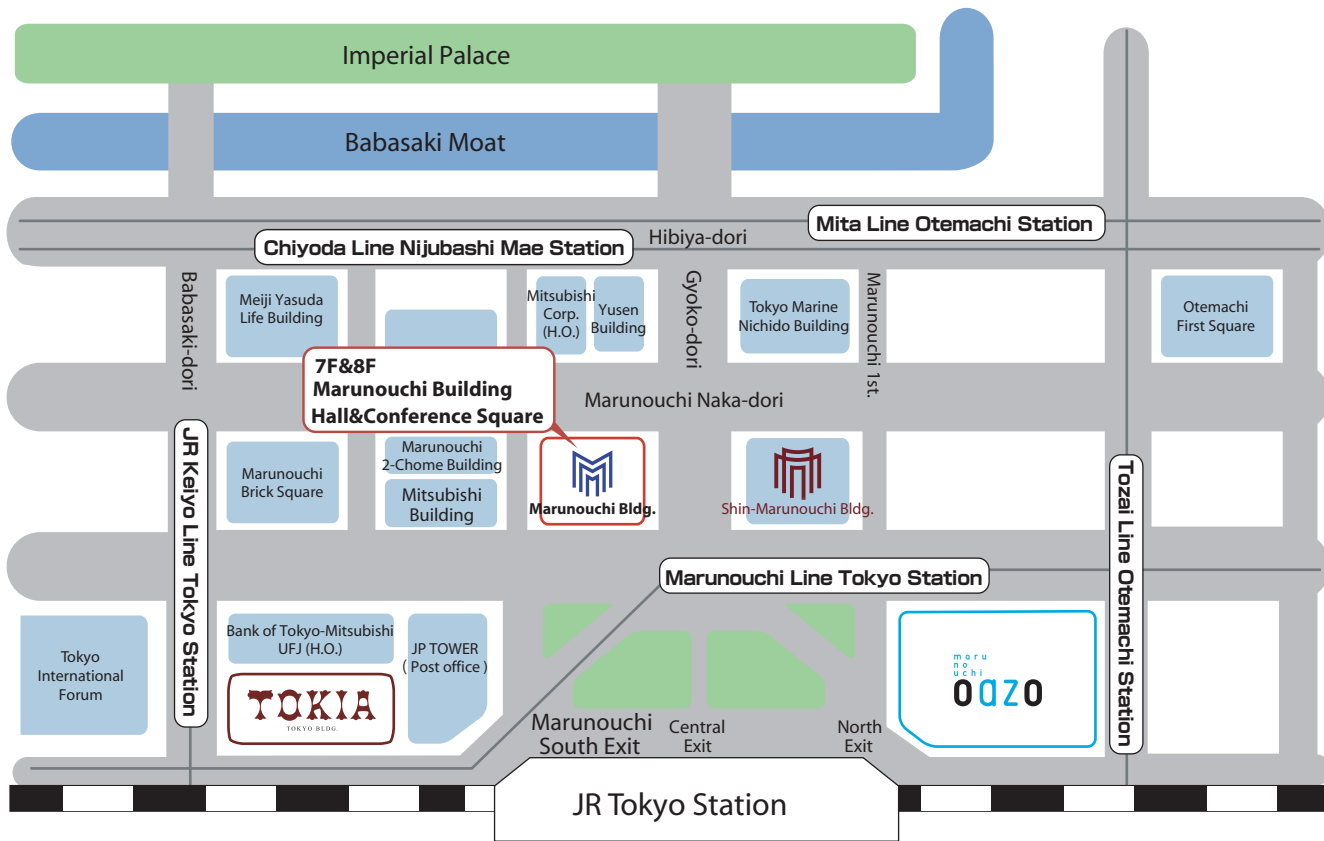

Marunouchi Building Hall&Conference Square Access Map

Transportation Access Guide

- JR
Tokyo Station (Marunouchi South Exit) - - - - - 1-minute walk
- Subway
Marunouchi Line Tokyo Station via underpass - - - directly connected
Chiyoda Line Nijubashi Mae Station - - - directly connected